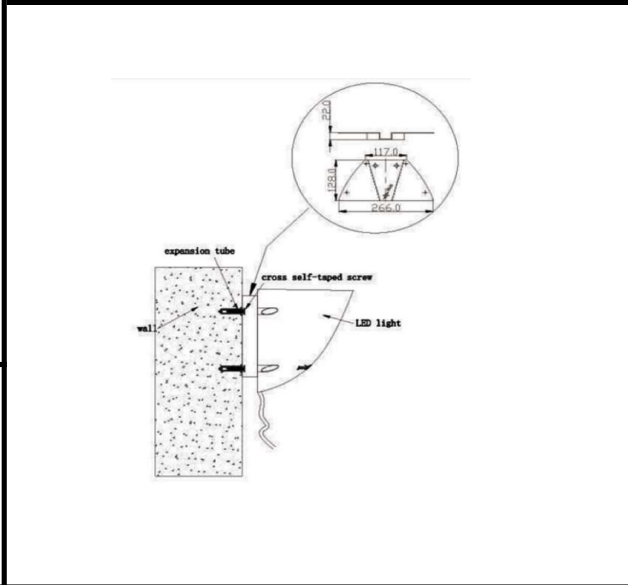

Sovitron Interior Pvt.Ltd.

Model Name	SILAS-WL1 Wall Light/DL-OJS-WL1C-11
Description	Wall light

Technical description	Image
-----------------------	-------

Dimension	L=266mm H=128mm
Frame	Aluminium Die-cast
Color Tempertaure	3000K
Power	11W
Total Luminous Flux	440 lm
Efficacy	40 lm/W
IP rating	66
Beam angle	2/14.6/15.2/65 Degree
Color Rendering	≥80
Mounting	Surface
Optics	Glass lens
Dimming	NON-Dimmable
Operating Voltage	220-240 VAC
Standard Lifetime	L70 minimum at 50,000 burning hours

Dimension diagram

Remarks:-

Address: Plot #7 Saroorpur-Nangla Industrial Area, Ballabgarh-Sohna Road, Faridabad-121005
Email: info@sovitron.com